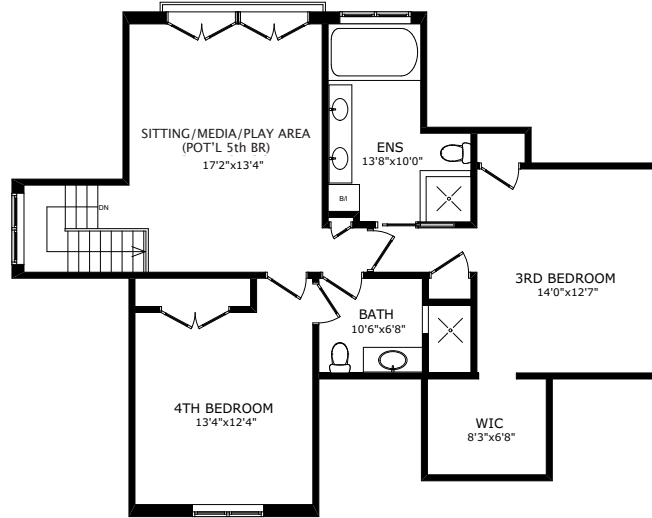

120 ROXBOROUGH STREET EAST

THIRD FLOOR